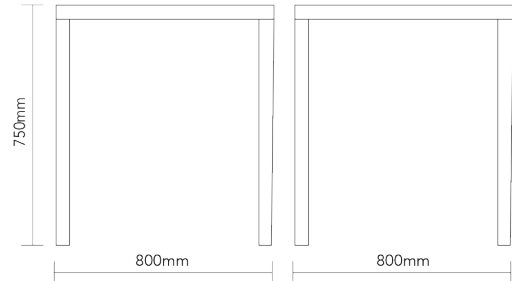

FRESCO TABLE

Dimensions

Table Finish

Anthracite

White

Details

- **Top:** Durable DURELTOP polypropylene with UV additives
- **Base:** Durable powder coated aluminium
- **Use:** Indoor/Outdoor
- **Origin:** Italy

Description

The Fresco Table is both sleek and contemporary in design, featuring a matt finish polypropylene DURELTOP and powder coated aluminium legs. This UV resistant table features adjustable feet and is suitable for indoor and outdoor use.