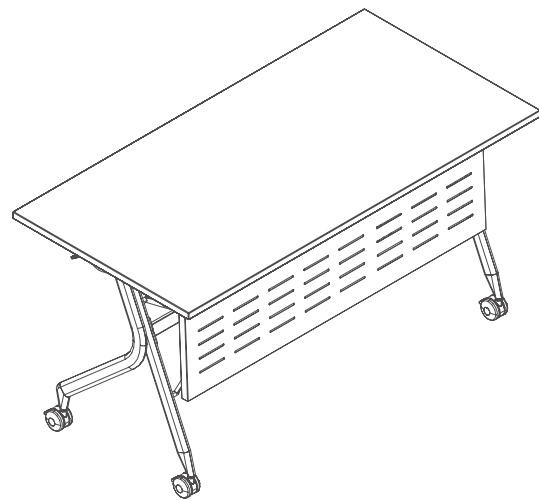

DESK ELEMENTS

direct PRODUCTS

FLIPPO

When considering furniture for a multi-purpose room, flexibility, space maximization, and storage seem to be the key issues for most companies. With its simple folding mechanism and mobility, **Flippo** is up to the task for a highly dynamic and ever changing environment.

FLIPPO

Flippo will enhance the look and performance of any multi-purpose, training, conference, or classroom. **Flippo** can easily fold and be stored with minimal effort and maintain its sturdiness while deployed.

Adaptability and Options

Stacking

Without Modesty Panel

With Modesty Panel

Standard Sizes

Rectangular Desk

750 x 1200mm

750 x 1500mm