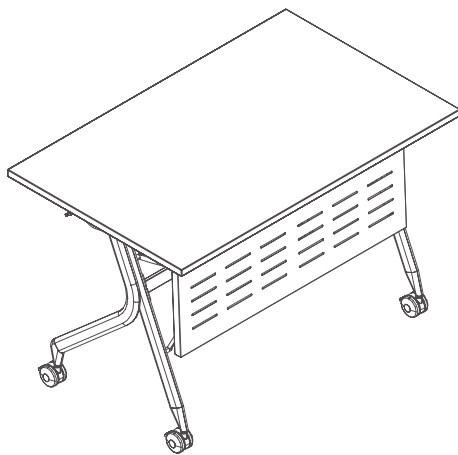

DESK ELEMENTS

direct PRODUCTS

FLIPPO

When considering furniture for a multi-purpose room, flexibility, space maximization, and storage seem to be the key issues for most companies. With its simple folding mechanism and mobility, **Flippo** is up to the task for a highly dynamic and ever changing environment.

FLIPPO

Flippo will enhance the look and performance of any multi-purpose, training, conference, or classroom. **Flippo** can easily fold and be stored with minimal effort and maintain its sturdiness while deployed.

Adaptability and Options

Stacking

Without Modesty Panel

With Modesty Panel

Standard Sizes

Rectangular Desk

750 x 1200mm

750 x 1500mm