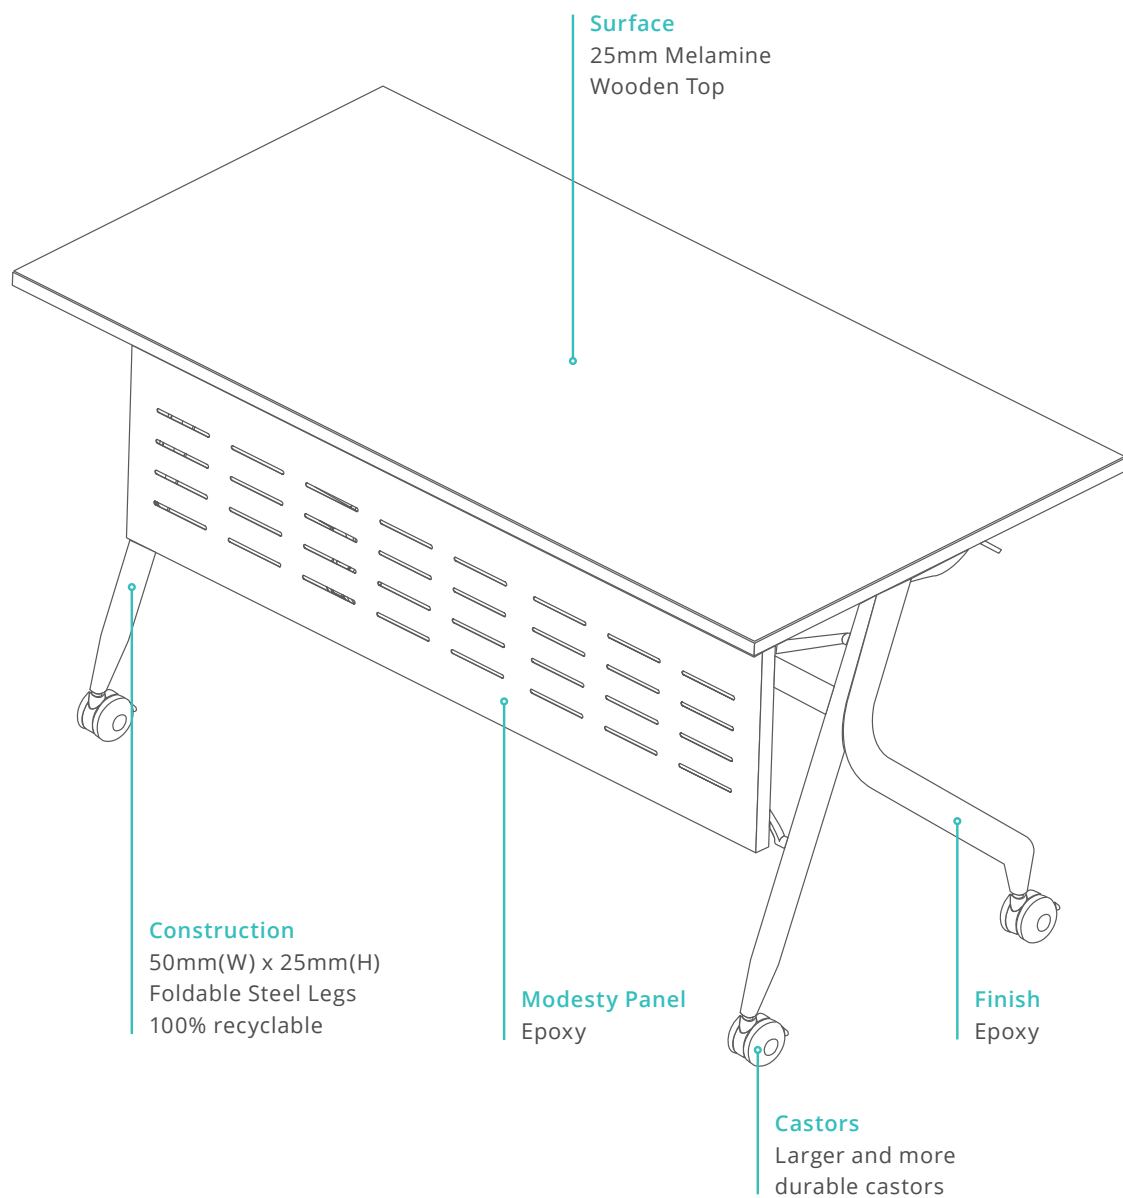

DESK ELEMENTS

direct PRODUCTS

FLIPPO

When considering furniture for a multi-purpose room, flexibility, space maximization, and storage seem to be the key issues for most companies. With its simple folding mechanism and mobility, **Flippo** is up to the task for a highly dynamic and ever changing environment.

FLIPPO

Flippo will enhance the look and performance of any multi-purpose, training, conference, or classroom. **Flippo** can easily fold and be stored with minimal effort and maintain its sturdiness while deployed.

Adaptability and Options

Stacking

Without Modesty Panel

With Modesty Panel

Standard Sizes

Rectangular Desk

750 x 1200mm

750 x 1500mm