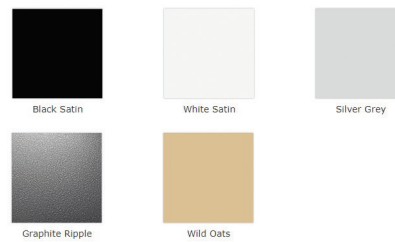

Extended Colour Range

Specifications:

Code	Height	Width	Depth	Doors	Details
DP3051	1840	305	455	1	Hat Shelf + Hanging Rail
DP3801	1840	380	455	1	Hat Shelf + Hanging Rail
DP3051S	2145	305	455	1	Hat Shelf + Hanging Rail with Sloping Top
DP3801S	2145	380	455	1	Hat Shelf + Hanging Rail with Sloping Top

- By request

Options:

- Sloping tops
- Seats & Stands

Warranty:

- 5 Years

Locking:

- Padlock or key lock
- Mastered Available
- Electronic Lock
- Coin Lock

Standard Colour Range

Extended Colour Range

Specifications:

Code	Height	Width	Depth	Doors	Details
DP3052	1840	305	455	2	Hanging Rail
DP3802	1840	380	455	2	Hanging Rail
DP3052S	2145	305	455	2	Hanging Rail with Sloping Top
DP3802S	2145	380	455	2	Hanging Rail with Sloping Top