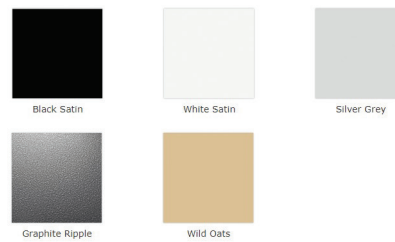

Lockers—1 door

Features:

- Strong all steel construction
- Fully welded
- Powder coated finish
- 3 point locking
- 305mm wide or 380mm wide

Standard Colours:

- Refer to Direct Products colour range

Other Colours:

- By request

Options:

- Sloping tops
- Seats & Stands

Warranty:

- 5 Years

Locking:

- Padlock or key lock
- Mastered Available
- Electronic Lock
- Coin Lock

Standard Colour Range

Extended Colour Range

Specifications:

Code	Height	Width	Depth	Doors	Details
DP3051	1840	305	455	1	Hat Shelf + Hanging Rail
DP3801	1840	380	455	1	Hat Shelf + Hanging Rail
DP3051S	2145	305	455	1	Hat Shelf + Hanging Rail with Sloping Top
DP3801S	2145	380	455	1	Hat Shelf + Hanging Rail with Sloping Top

Extended Colour Range

Specifications:

Code	Height	Width	Depth	Doors	Details
DP3054	1840	305	455	4	
DP3804	1840	380	455	4	
DP3054S	2145	305	455	4	Sloping Top
DP3804S	2145	380	455	4	Sloping Top