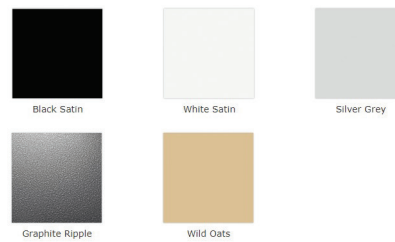

Extended Colour Range

Specifications:

Code	Height	Width	Depth	Doors	Details
DP3051	1840	305	455	1	Hat Shelf + Hanging Rail
DP3801	1840	380	455	1	Hat Shelf + Hanging Rail
DP3051S	2145	305	455	1	Hat Shelf + Hanging Rail with Sloping Top
DP3801S	2145	380	455	1	Hat Shelf + Hanging Rail with Sloping Top

Extended Colour Range

Specifications:

Code	Height	Width	Depth	Doors	Details
DP3052	1840	305	455	2	Hanging Rail
DP3802	1840	380	455	2	Hanging Rail
DP3052S	2145	305	455	2	Hanging Rail with Sloping Top
DP3802S	2145	380	455	2	Hanging Rail with Sloping Top

- By request

Options:

- Sloping tops
- Seats & Stands

Warranty:

- 5 Years

Locking:

- Padlock or key lock
- Mastered Available
- Electronic Lock
- Coin Lock

Standard Colour Range

Extended Colour Range

Specifications:

Code	Height	Width	Depth	Doors	Details
DP3054	1840	305	455	4	
DP3804	1840	380	455	4	
DP3054S	2145	305	455	4	Sloping Top
DP3804S	2145	380	455	4	Sloping Top