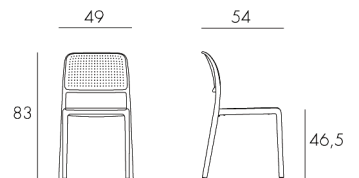

BISTROT CHAIR

3,7 kg
n. pz. 24 

tested by:

BIANCO
40243.00.000

ANTRACITE
40243.02.000

CAFFÈ
40243.05.000

ROSSO
40243.07.000

TORTORA
40243.10.000

CELESTE
40243.39.000

Features

- Stackable chair made of colored fiberglass polypropylene resins with uv resistant additives for high use outdoor areas.
- Non-slip feet and matt finish.
- Made in Italy

direct PRODUCTS